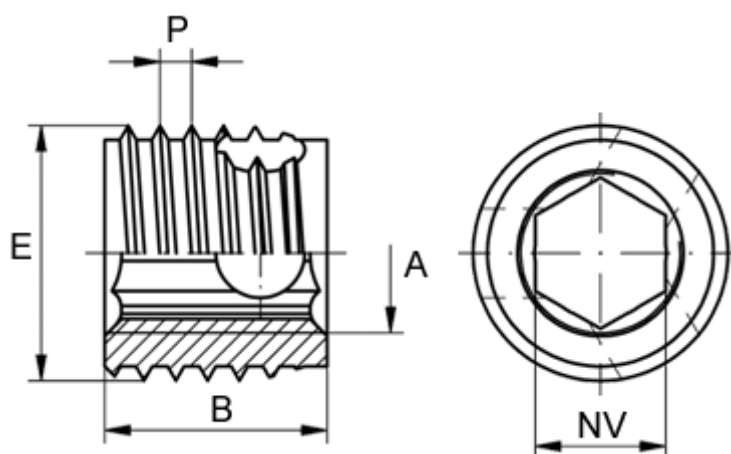

Article number: 12308200120800
Description: KLEE-coil 308 200 120.800
M12 Brass with hexagon

Measures

Female thread A	= M12
Length B	= 22
Male thread E	= 16
Min hole depth blind hole	= 26
Min material thickness	= 22
sw	= -
Thread pitch P	= 1.75
Type	= 308 200 120 ...